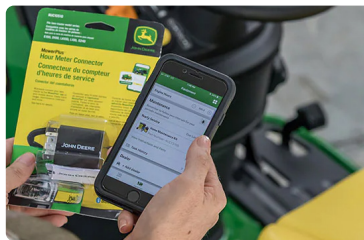

## MOWERPLUS SMART CONNECTOR

**Price \$288**

BUC10929: Compatible with MY21 and newer Z515E, Z530M, Z530R, and Z545Rs.